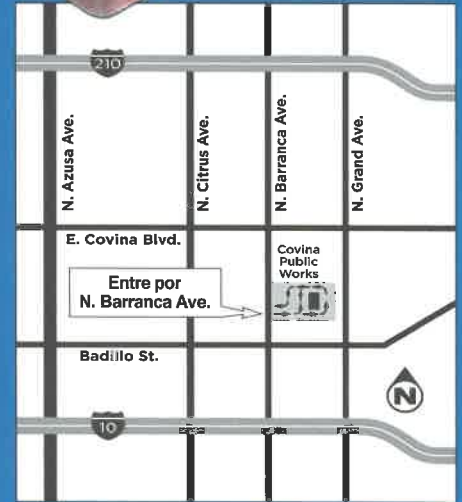

TOO TOXIC TO TRASH

FREE Household Hazardous & Electronic Waste Recycling Roundup

Saturday, October 26 • 9AM – 3PM
 Covina City Yard
 534 North Barranca Avenue
 Covina, CA 91723

CHEMICALS

- ◆ Open to Los Angeles County residents.
- ◆ No business waste accepted.

SHARPS

- ◆ Be prepared to leave containers and boxes. Remove all other items from your trunk. Please remain in your vehicle during collection.

Brought to you by Los Angeles County and presented by L.A. County Public Works and the Sanitation Districts of Los Angeles County, in cooperation with the cities of Arcadia, Azusa, Baldwin Park, Bradbury, Covina, Duarte, Glendora, Irwindale, La Puente, Monrovia, San Dimas, Walnut and West Covina.

MUY TÓXICO PARA LA BASURA

GRATIS Recolección de Desechos Tóxicos del Hogar y Electrónicos

Sábado, 26 de octubre • 9AM - 3PM
Covina City Yard
534 North Barranca Avenue
Covina, CA 91723

QUÍMICOS

- ◆ Disponible para los residentes del Condado de Los Ángeles.
- ◆ Desechos de negocios no serán aceptados.